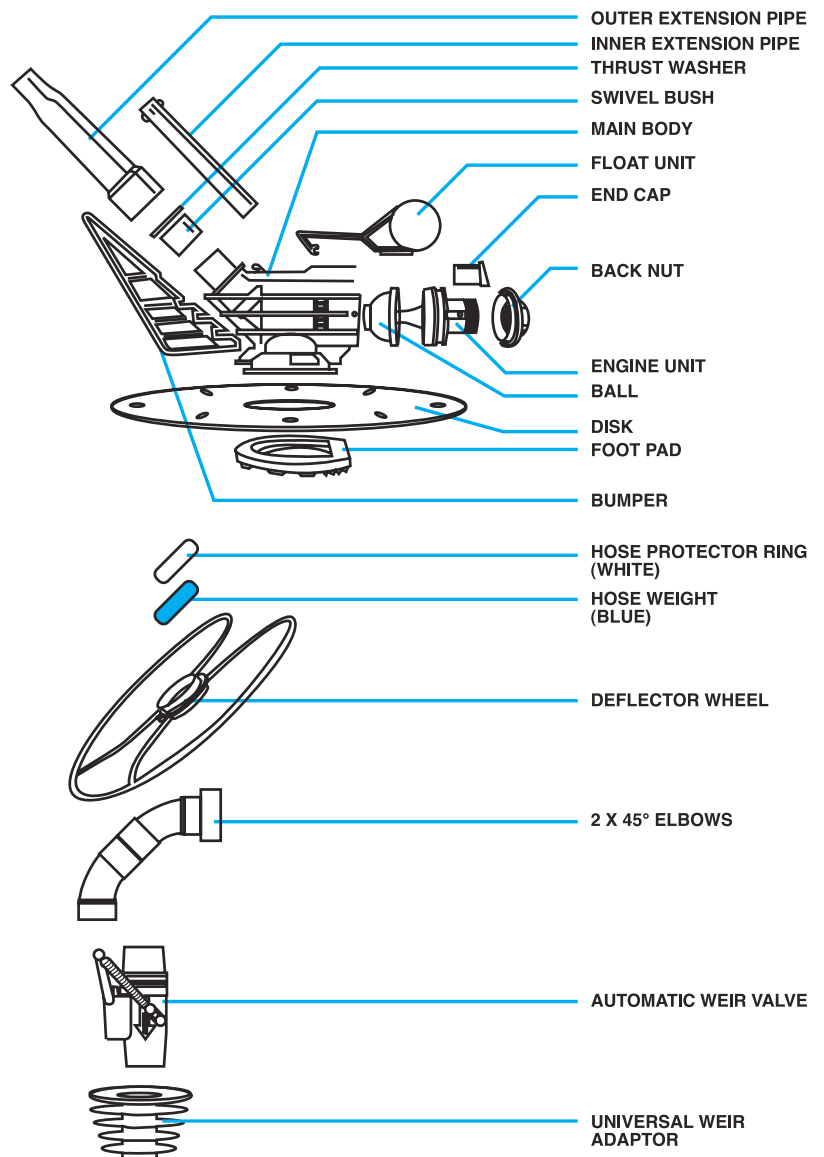

PART IDENTIFICATION